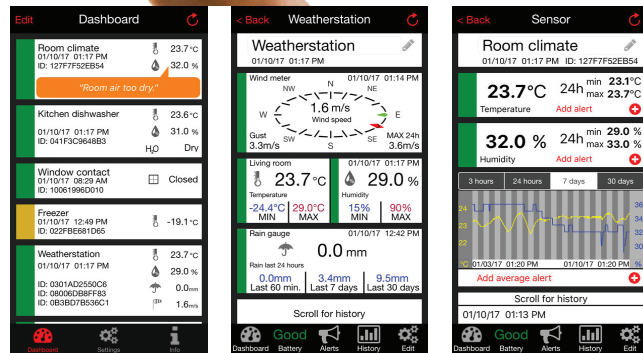

## Features

- Monitor remotely indoor and outdoor climate at any time, anywhere
- View all data via smartphone
- Expandable up to 50 transmitters
- Free adjustable alarm limits
- Push-notification if alarm limits are exceeded
- Worldwide availability of data
- Other transmitters include rain gauge, solar wind meter, windows and doors sensor, pool sensor and more

**6040.3302**

**Measuring Range:**  
-40 to +60°C (internal)  
-50 to +110°C (external)  
1 to 99%rH

**Accuracy:**  
±1°C(internal), ±0.5°C(internal)  
±3%RH

- 3.5mins Realtime Alert
- 200m distance
- 18 months memory

**Internet-Gateway Unit**  
Receives and transmits the information via the internet router to your smartphone

**5005.4000**

Replace Internet-Gateway for connection via LAN-cable to a local internet router. External power supply.

Download on the **App Store** | **ANDROID APP ON Google play**